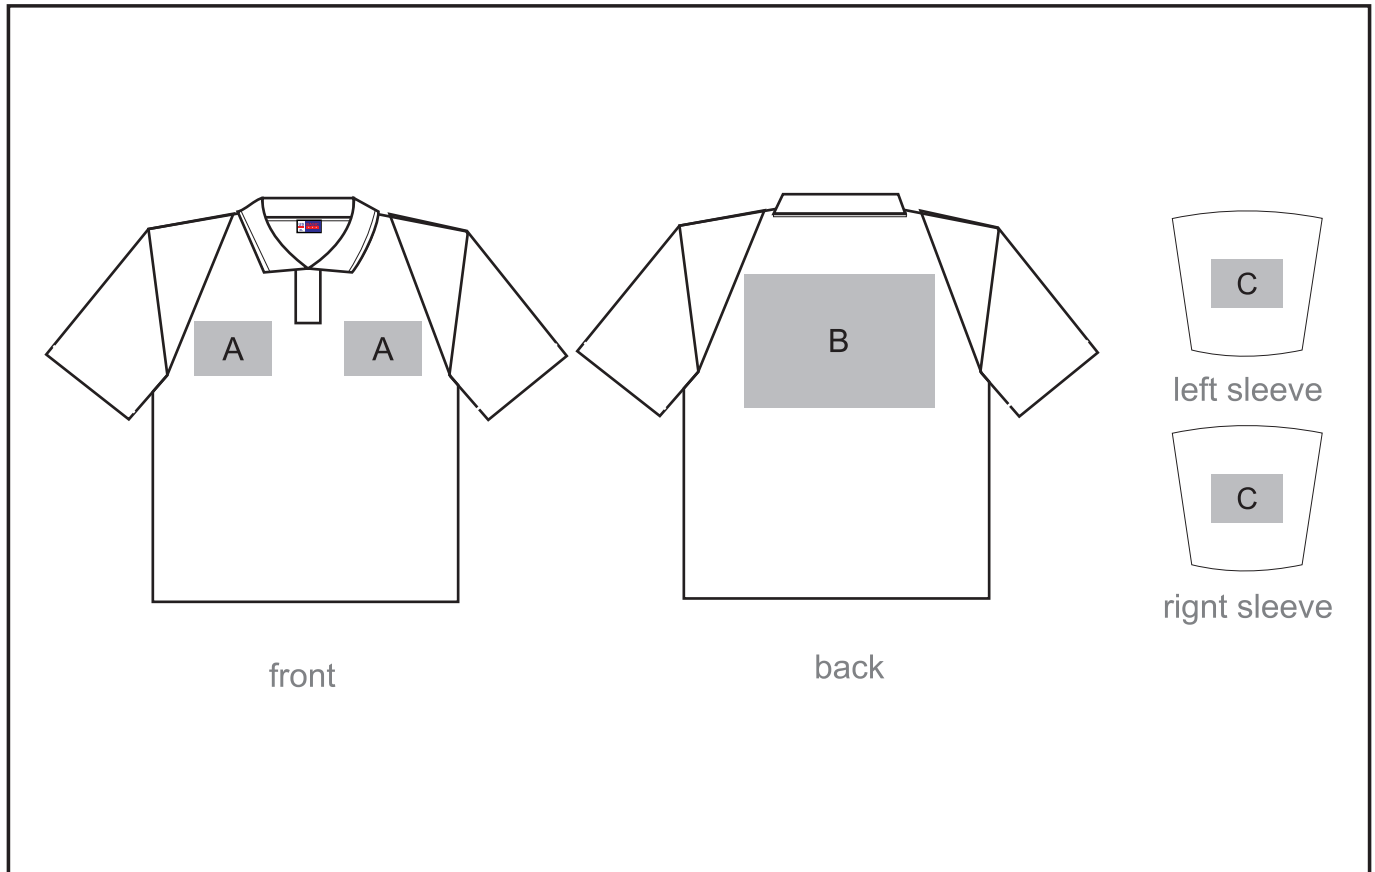

BAS-806

Sydney Golf Shirt - Mens

Need to know:

- Includes 1-Position Embroidery **OR** 1-Position Digital Transfer (setup fee applies)
- **EMB/DTC inclusive parameters: Left/Right Chest OR Back = 100mm x 100mm**

Branding Options:

Position A

1. Embroidery (EMB) - 9 colours
Size: 100mm diameter
2. Screen Print (SA) - 6 colours
Size: 100mm wide x 80mm high
3. Digital Transfer Clothing (DTC) - Full colour
Size: 100mm wide x 100mm high

Position B

1. Embroidery (EMB) - 9 colours
Size: 200mm wide x 200mm high
2. Screen Print (SA) - 6 colours
Size: 260mm wide x 200mm high
3. Digital Transfer Clothing (DTC) - Full colour
Size: 210mm wide x 148mm high

Position C

1. Embroidery (EMB) - 9 colours
Size: 80mm diameter
2. Screen Print (SA) - 6 colours
Size: 60mm wide x 80mm high
3. Digital Transfer Clothing (DTC) - Full colour
Size: 80mm wide x 80mm high